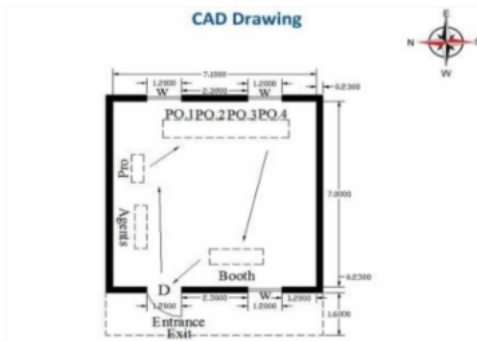

Cad View

Minimum Basic Facility (Please ✓)	Water	Ramp	Plug Points	Toilet	Healthcare
	✓	✓	✓	✓	X