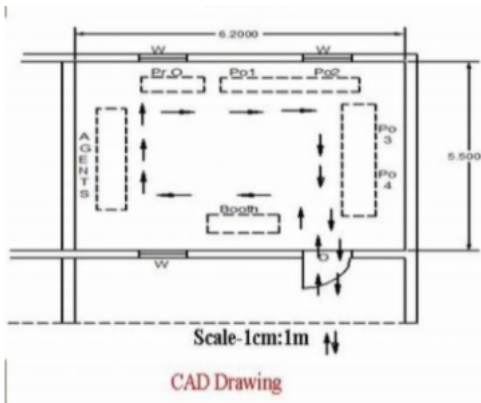

Nazri Naksha

Google Map View

Polling Station Building Front View

Polling Station Front View

Cad View

Key MAP View