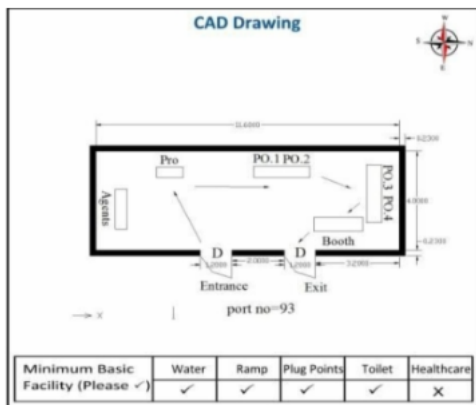

Nazri Naksha

Google Map View

Polling Station Building Front View

Polling Station Front View

Cad View

Key MAP View