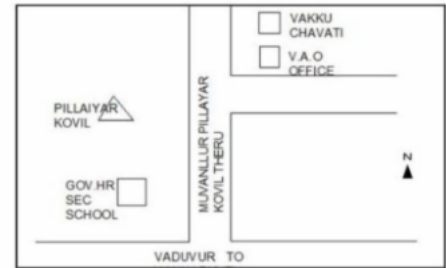

Google Map View

Polling Station Building Front View

Polling Station Front View

Cad View

SCALE-1CM-1M

Minimum basic Facility (please ✓)	Water	Ramp	Plug points	Toilet	He
	✓	✓	✓	✓	

Key MAP View

alth care
✓