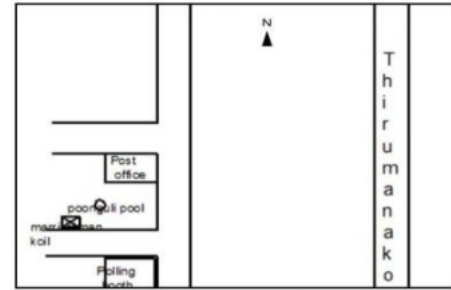

Key MAP View

- (a) Post Office
- (b) Thirumanako
- (c) Polling booth