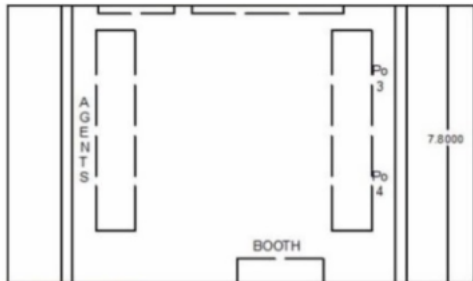

Google Map View

Polling Station Building Front View

Polling Station Front View

Cad View

SCALE-1CM-1M

Minimum basic Facility (please ✓)	Water	Ramp	Plug points	Toilet	Hex
	✓	✓	✓	✓	

Key MAP View

(a) VAO OFFICE  
(b) THANJAVUR TO MANNARGUDI