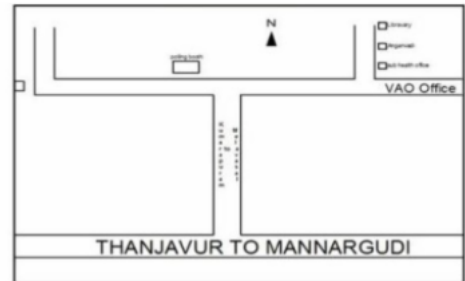

Google Map View

Polling Station Building Front View

Polling Station Front View

Cad View

SCALE-1CM-1M

Minimum basic Facility (please ✓)	Water	Ramp	Plug points	Toilet	Hex
	✓	✓	✓	✓	

Key MAP View

(a) VAO OFFICE  
(b) THANJAVUR TO MANNARGUDI