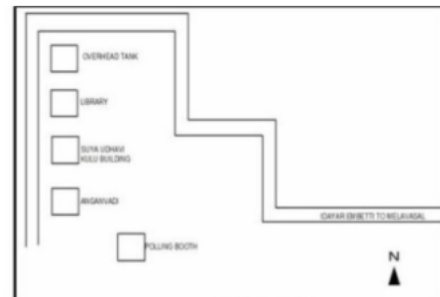

**Polling Station Building Front View**

Elevation

**Polling Station Front View**

Elevation

**Cad View**

Minimum basic Facility (please ✓)	Water	Ramp	Plug points	Toilet	He
	✓	✓	✓	✓	

**Key MAP View**

- (a)Overhead Tank
- (b)Library
- (c)Suya udhan Kulu Building
- (d)Anganvadi