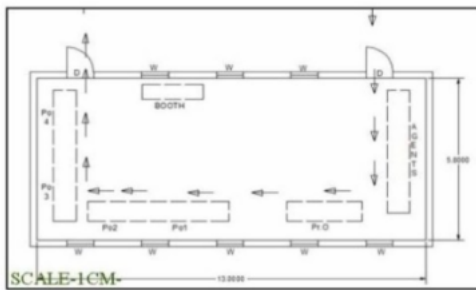

**Polling Station Building Front View**

Elevation

**Polling Station Front View**

Elevation

**Cad View**

Minimum basic Facility (please ✓)	Water	Ramp	Plug points	Toilet	He
	✓	✓	✓	✓	

**Key MAP View**

- (a)Overhead Tank
- (b)Library
- (c)Suya udhan Kulu Building
- (d)Anganvadi