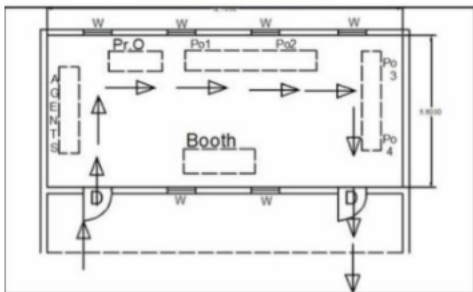

Elevation

Polling Station Front View

Elevation

Cad View

SCALE-1CM-1M

Minimum basic Facility (please ✓)	Water	Ramp	Plug points	Toilet	Heal
	✓	✓	✓	✓	

Key MAP View

h care