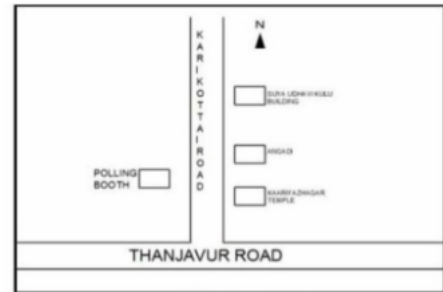

Elevation

Polling Station Front View

Elevation

Cad View

SCALE-1CM-1M

Minimum basic Facility (please ✓)	Water	Ramp	Plug points	Toilet	Heal
	✓	✓	✓	✓	

Key MAP View

h care