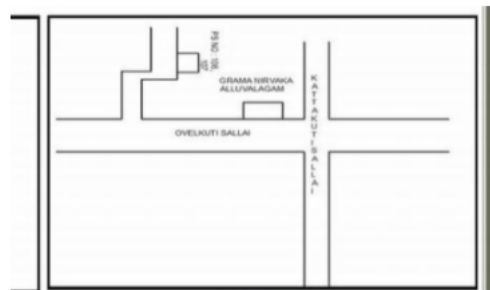

Google Map View

Polling Station Building Front View

Polling Station Front View

Cad View

Scale-1cm:1m CAD Drawing

Minimum basic Facility (please ✓)	Water	Ramp	Plug points	Toilet	Health care
	✓	✓	✓	✓	✓

Key MAP View