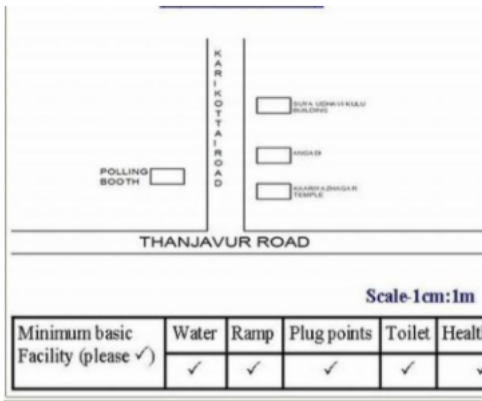

Nazri Naksha

Google Map View

Polling Station Building Front View

Polling Station Front View

Cad View

Key MAP View