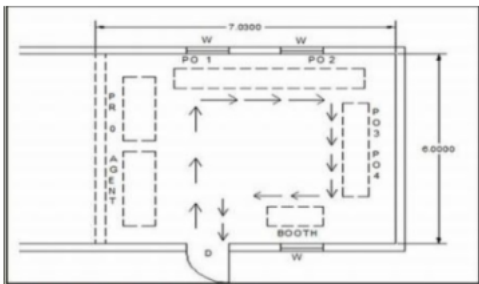

**Google Map View**

**Polling Station Building Front View**

**Polling Station Front View**

**Cad View**

Scale-1cm:1m CAD Drawing

Minimum basic Facility (please ✓)	Water	Ramp	Plug points	Toilet	Health ca
	✓	✓	✓	✓	✓