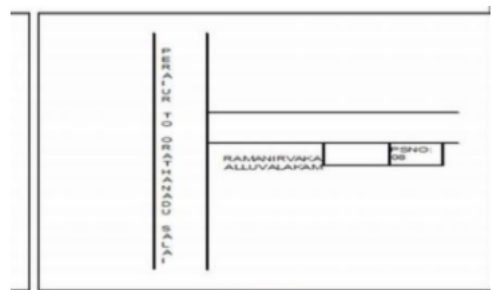

Key MAP View

Key map

Key map	(a) Landmarks	(b) Roadnames	(c) Traffic flow
✓	✓	✓	✓