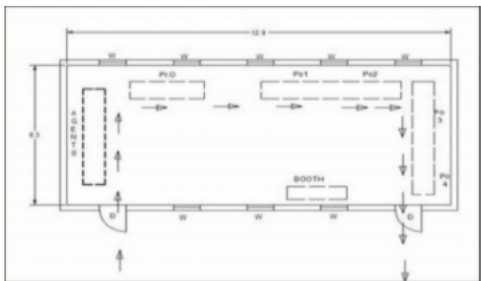

**Google Map View**

**Polling Station Building Front View**

**Polling Station Front View**

**Cad View**

Scale-1cm:1m CAD Drawing

Minimum basic Facility (please ✓)	Water	Ramp	Plug points	Toilet	Health care
✓	✓	✓	✓	✓	✓