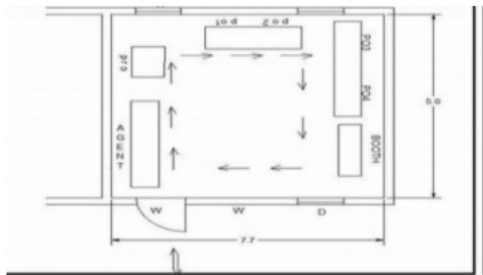

வாக்காளர் பதிவு அலுவலரின்
கையொப்பம்

Nazri Naksha

Google Map View

Polling Station Building Front View

Polling Station Front View

Cad View

Scale-1cm:1m CAD Drawing

| Minimum basic facility (please ✓) | Water | Ramp | Plug points | Toilet | Health car |
|-----------------------------------|-------|------|-------------|--------|------------|
| | ✓ | ✓ | ✓ | ✓ | ✓ |