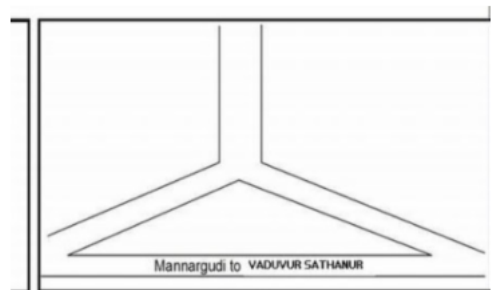

Key MAP View

Key map

care	(a) Landmarks	(b) Roadnames	(c) Traffic flow