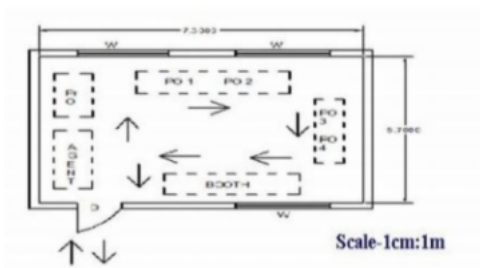

Google Map View

Polling Station Building Front View

Elevation

Polling Station Front View

Elevation

Cad View

Scale-1cm:1m

Minimum basic Facility (please ✓)	Water	Ramp	Plug points	Toilet	Health
	✓	✓	✓	✓	✓