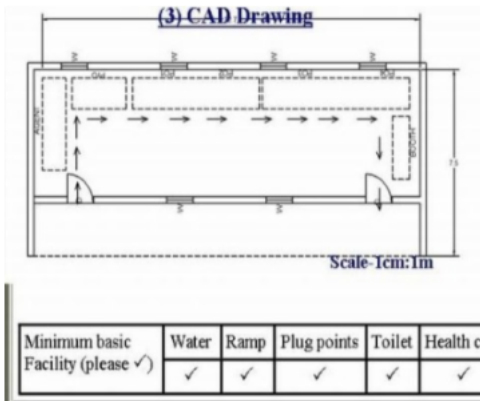

Nazri Naksha

Google Map View

Polling Station Building Front View

Polling Station Front View

Cad View

Key MAP View