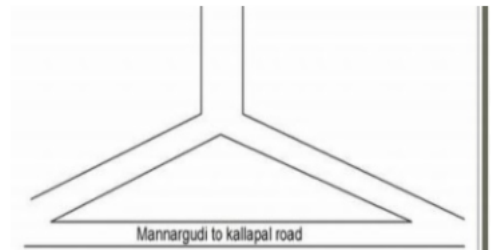

Google Map View

Polling Station Building Front View

Polling Station Front View

Cad View

Scale-1cm:1m CAD Drawing

Minimum basic Facility (please ✓)	Water	Ramp	Plug points	Toilet	Health c
	✓	✓	✓	✓	✓

Key MAP View