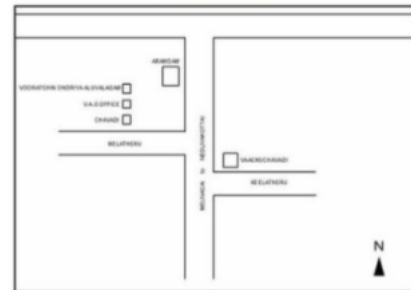

Key MAP View

- (a) Vooatchin Ondriya Aluvalagen
- (b) V. A.O Office
- (c) Chavadi