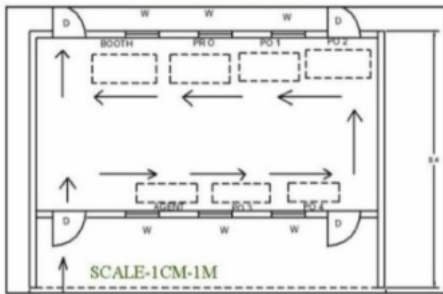

Google Map View

Polling Station Building Front View

Elevation

Polling Station Front View

Elevation

Cad View

SCALE-1CM-1M

Minimum basic Facility (please ✓)	Water	Ramp	Plug points	Toilet	Health
	✓	✓	✓	✓	✓