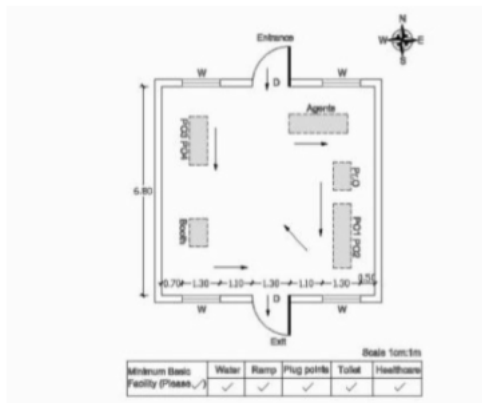

Nazri Naksha

Google Map View

Polling Station Building Front View

Polling Station Front View

Cad View

Key MAP View