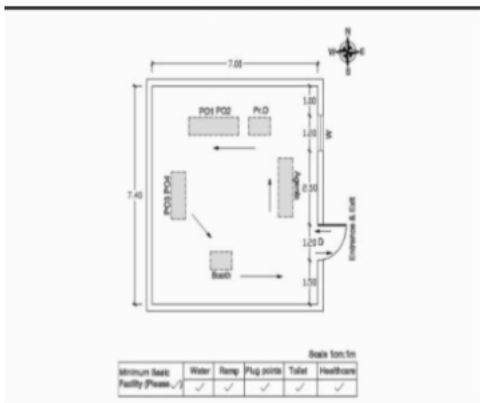

Nazri Naksha

Google Map View

Polling Station Building Front View

Polling Station Front View

Cad View

Key MAP View