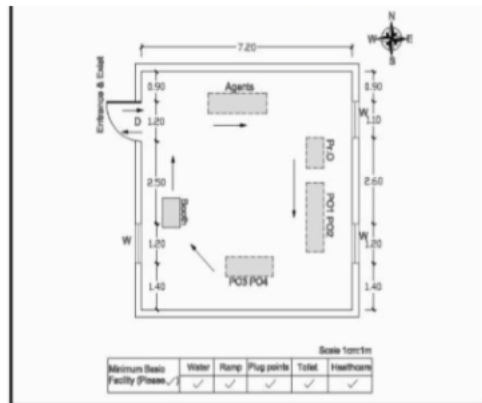

Nazri Naksha

Google Map View

Polling Station Building Front View

Polling Station Front View

Cad View

Key MAP View