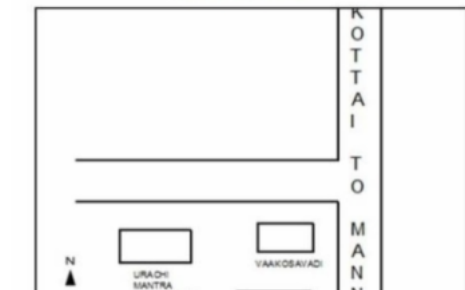

Google Map View

Polling Station Building Front View

Polling Station Front View

Cad View

SCALE-1CM-1M

Minimum basic Facility (please ✓)	Water	Ramp	Plug points	Toilet	He
	✓		✓	✓	

Key MAP View

h care	
✓	