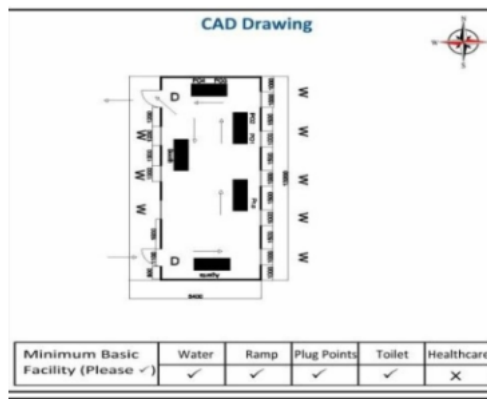

Nazri Naksha

Google Map View

Polling Station Building Front View

Polling Station Front View

Cad View

Key MAP View