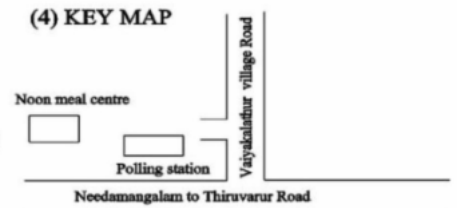

Google Map View

Polling Station Building Front View

Polling Station Front View

Cad View

Key MAP View

(4) KEY MAP

Scale-1CM=1M

Minimum basic facility(-)	Water	Ramp	Plug points	Toilet	Health care
	✓	✓	✓	✓	