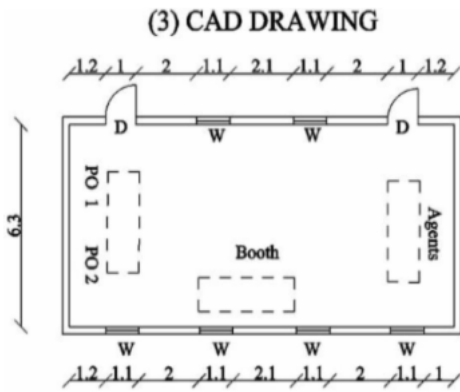

Google Map View

Polling Station Building Front View

Polling Station Front View

Cad View

Key MAP View

(4) KEY MAP

Scale-1CM=1M

Minimum basic facility(-)	Water	Ramp	Plug points	Toilet	Health care
	✓	✓	✓	✓	