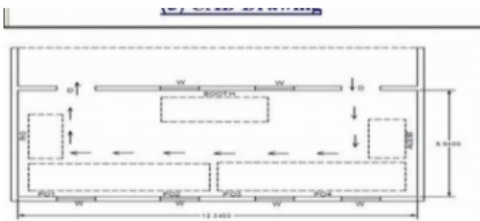

Google Map View

Polling Station Building Front View

Elevation

Polling Station Front View

Elevation

Cad View

Scale-1cm:1m

Minimum basic Facility (please ✓)	Water	Ramp	Plug points	Toilet	Health
	✓	✓	✓	✓	✓