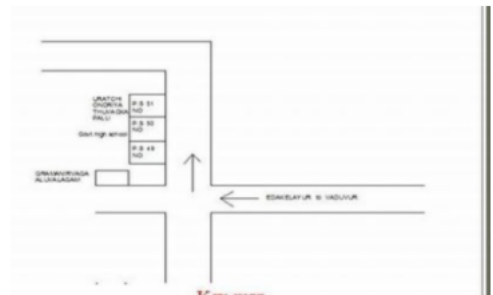

Google Map View

Polling Station Building Front View

Polling Station Front View

Cad View

Scale-1cm:1m CAD Drawing

Minimum basic Facility (please ✓)	Water	Ramp	Plug points	Toilet	Health care
	✓	✓	✓	✓	✓

Key MAP View