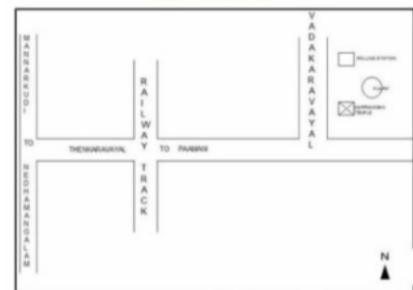

Key MAP View

- (a) Thekkavayal To Paamani
- (b) Polling station
- (c) Marriamman Temple