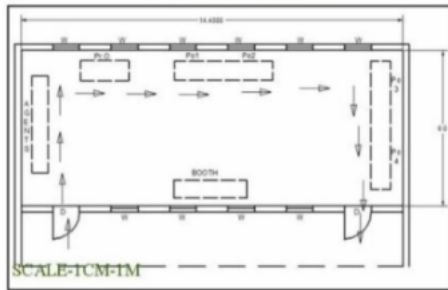

Google Map View

Polling Station Building Front View

Elevation

Polling Station Front View

Elevation

Cad View

SCALE-TCM-1M

Minimum basic Facility (please ✓)	Water	Ramp	Plug points	Toilet	Health
	✓	✓	✓	✓	✓