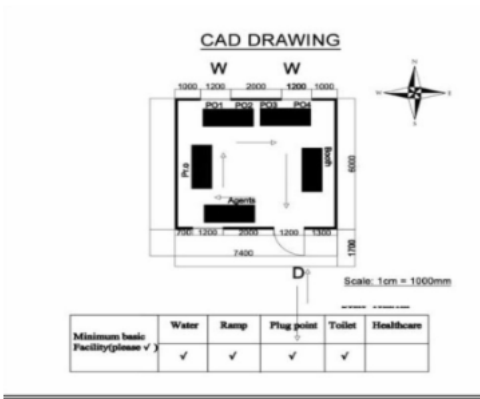

Nazri Naksha

Google Map View

Polling Station Building Front View

Polling Station Front View

Cad View

Key MAP View