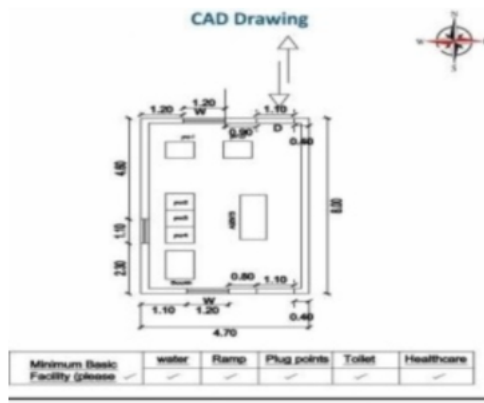

Nazri Naksha

Google Map View

Polling Station Building Front View

Polling Station Front View

Cad View

Key MAP View