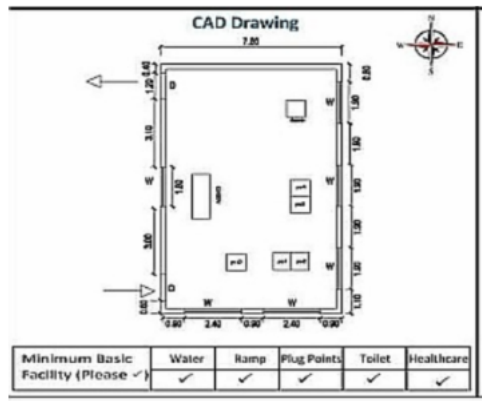

Nazri Naksha

Google Map View

Polling Station Building Front View

Polling Station Front View

Cad View

Key MAP View