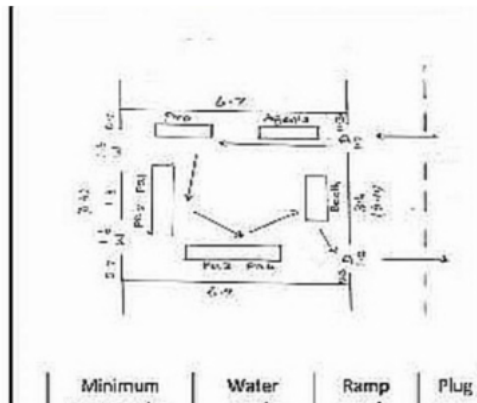

Nazri Naksha

Google Map View

Polling Station Building Front View

Polling Station Front View

Cad View

Key MAP View