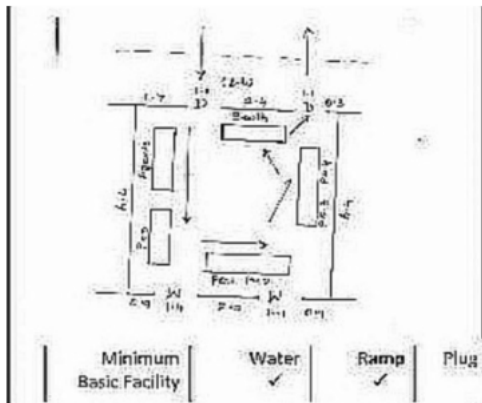

Nazri Naksha

Google Map View

Polling Station Building Front View

Polling Station Front View

Cad View

Key MAP View