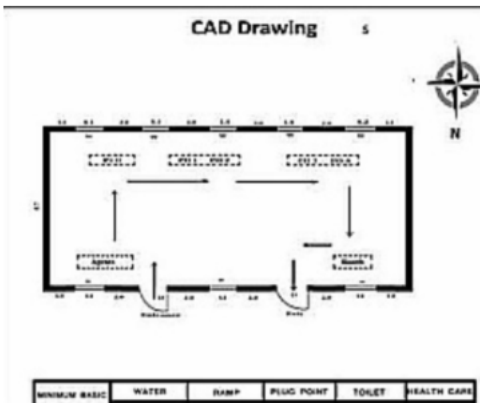

Nazri Naksha

Google Map View

Polling Station Building Front View

Polling Station Front View

Cad View

Key MAP View