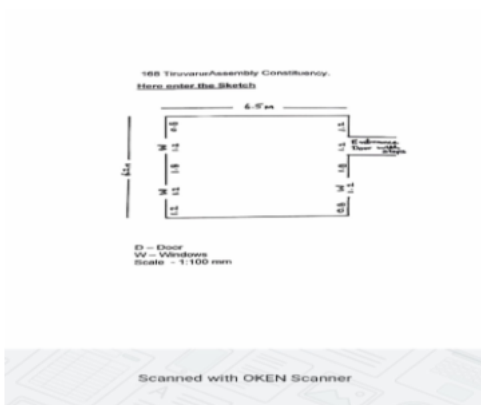

Nazri Naksha

Google Map View

Polling Station Building Front View

Polling Station Front View

Cad View

Key MAP View