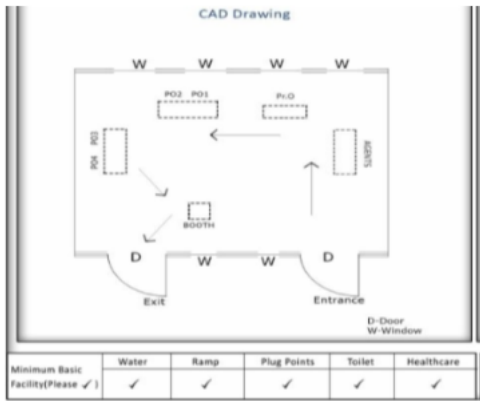

Nazri Naksha

Google Map View

Polling Station Building Front View

Polling Station Front View

Cad View

Key MAP View