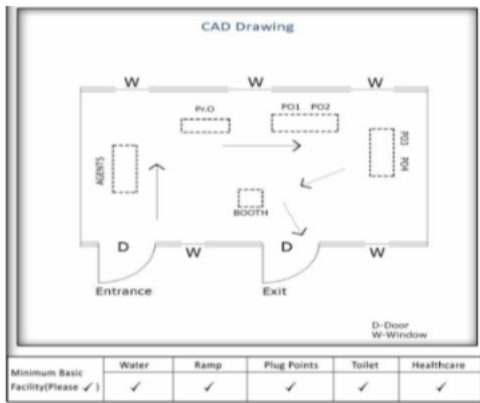

Nazri Naksha

Google Map View

Polling Station Building Front View

Polling Station Front View

Cad View

Key MAP View