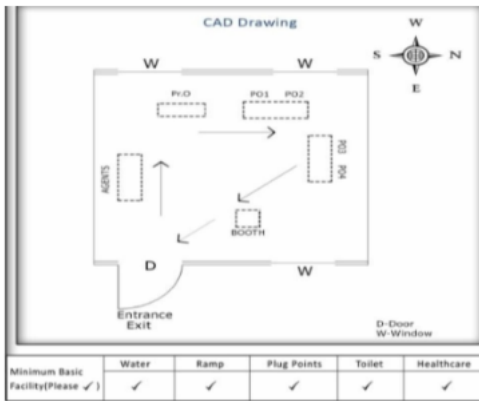

Nazri Naksha

Google Map View

Polling Station Building Front View

Polling Station Front View

Cad View

Key MAP View