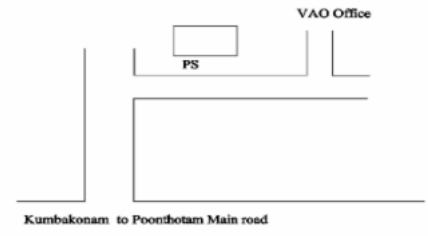

Google Map View

Polling Station Building Front View

Polling Station Front View

Cad View

(3) CAD DRAWING

Key MAP View

Scale-1CM=1M					
Minimum basic facility(-)	Water	Ramp	Plug points	Toilet	Health care
	✓	✓	✓	✓	✓