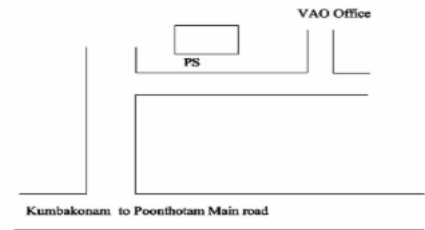

Google Map View

Polling Station Building Front View

Polling Station Front View

Cad View

(3) CAD DRAWING

Key MAP View

Scale-1CM=1M	Water	Ramp	Plug points	Toilet	Health care
Minimum basic facility(-)	✓	✓	✓	✓	✓