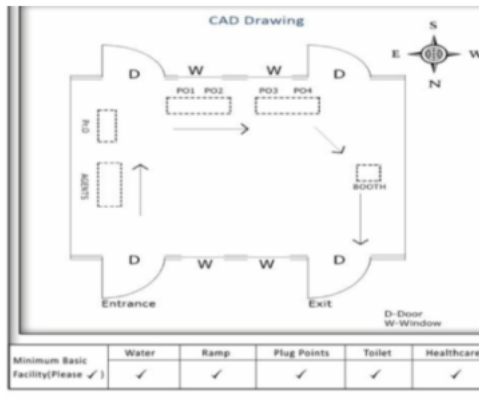

Nazri Naksha

Google Map View

Polling Station Building Front View

Polling Station Front View

Cad View

Key MAP View