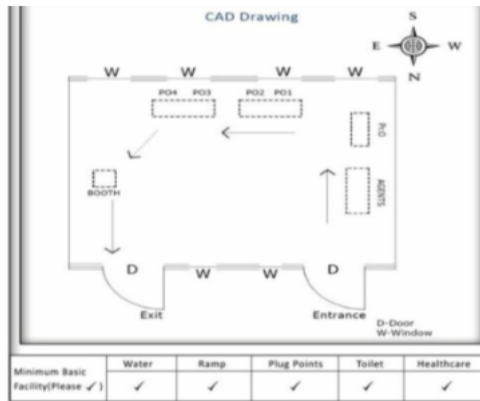

Nazri Naksha

Google Map View

Polling Station Building Front View

Polling Station Front View

Cad View

Key MAP View