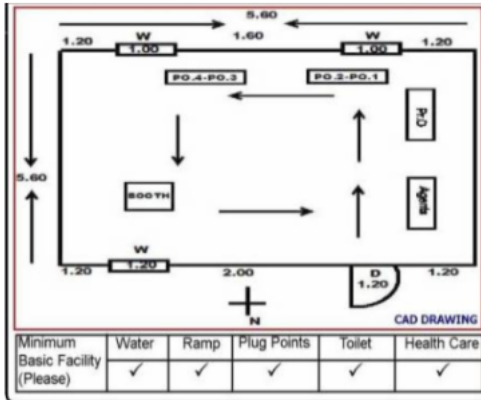

Nazri Naksha

Google Map View

Polling Station Building Front View

Polling Station Front View

Cad View

Key MAP View