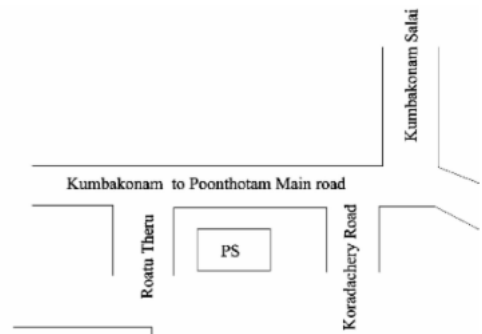

**Google Map View**

**Polling Station Building Front View**

**Polling Station Front View**

**Cad View**

**(3) CAD DRAWING**

**Key MAP View**

Scale-1CM=1M				
Minimum basic facility(-)	Water	Ramp Plug points	Toilet	Health care