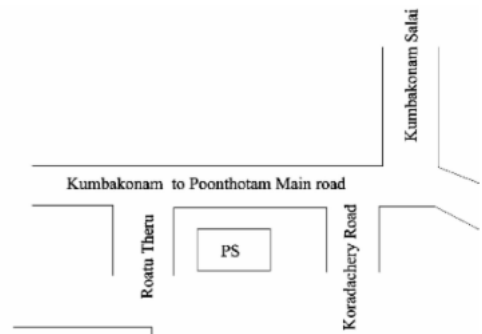

Key MAP View

Scale-1CM=1M				
Minimum basic facility(-)	Water	Ramp Plug points	Toilet	Health care