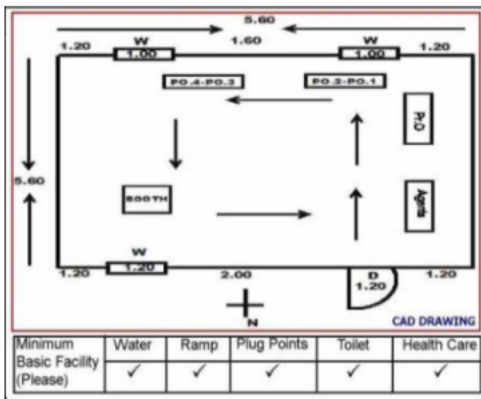

Nazri Naksha

Google Map View

Polling Station Building Front View

Polling Station Front View

Cad View

Key MAP View