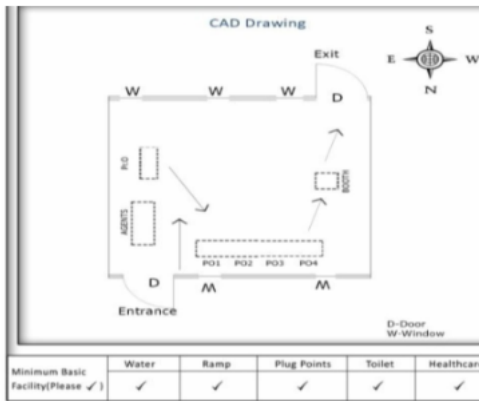

Nazri Naksha

Google Map View

Polling Station Building Front View

Polling Station Front View

Cad View

Key MAP View