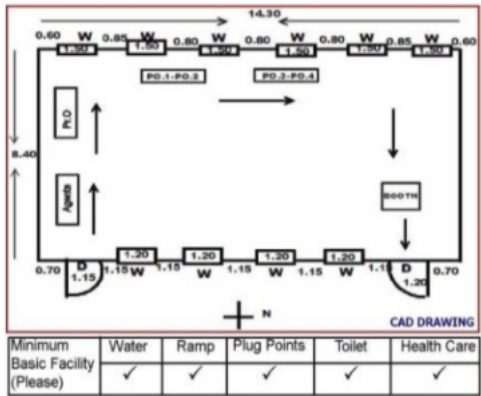

Nazri Naksha

Google Map View

Polling Station Building Front View

Polling Station Front View

Cad View

Key MAP View