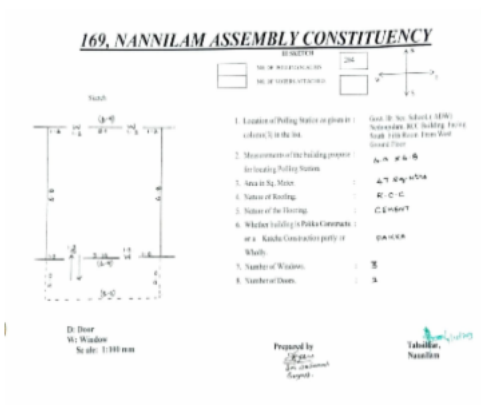

Nazri Naksha

Google Map View

Polling Station Building Front View

Polling Station Front View

Cad View

Key MAP View