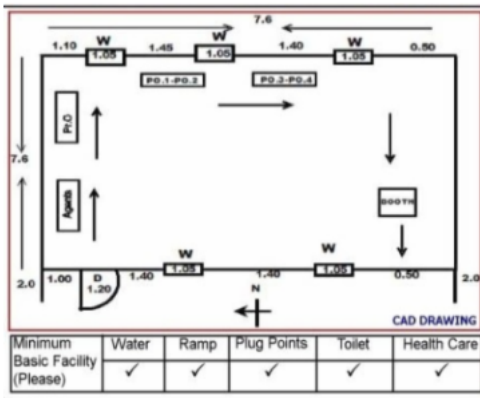

Nazri Naksha

Google Map View

Polling Station Building Front View

Polling Station Front View

Cad View

Key MAP View