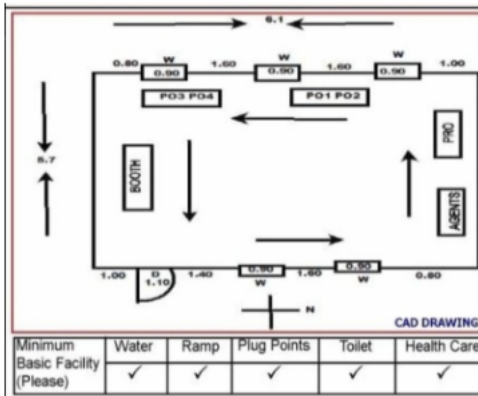

Nazri Naksha

Google Map View

Polling Station Building Front View

Polling Station Front View

Cad View

Key MAP View