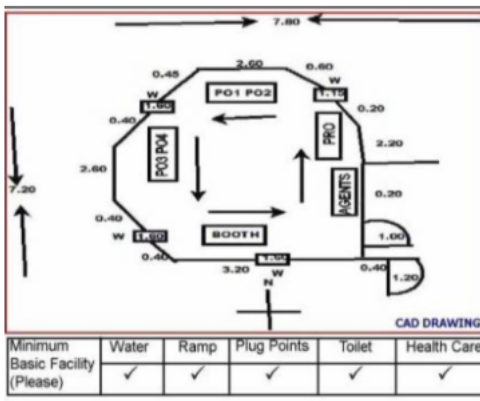

Nazri Naksha

Google Map View

Polling Station Building Front View

Polling Station Front View

Cad View

Key MAP View